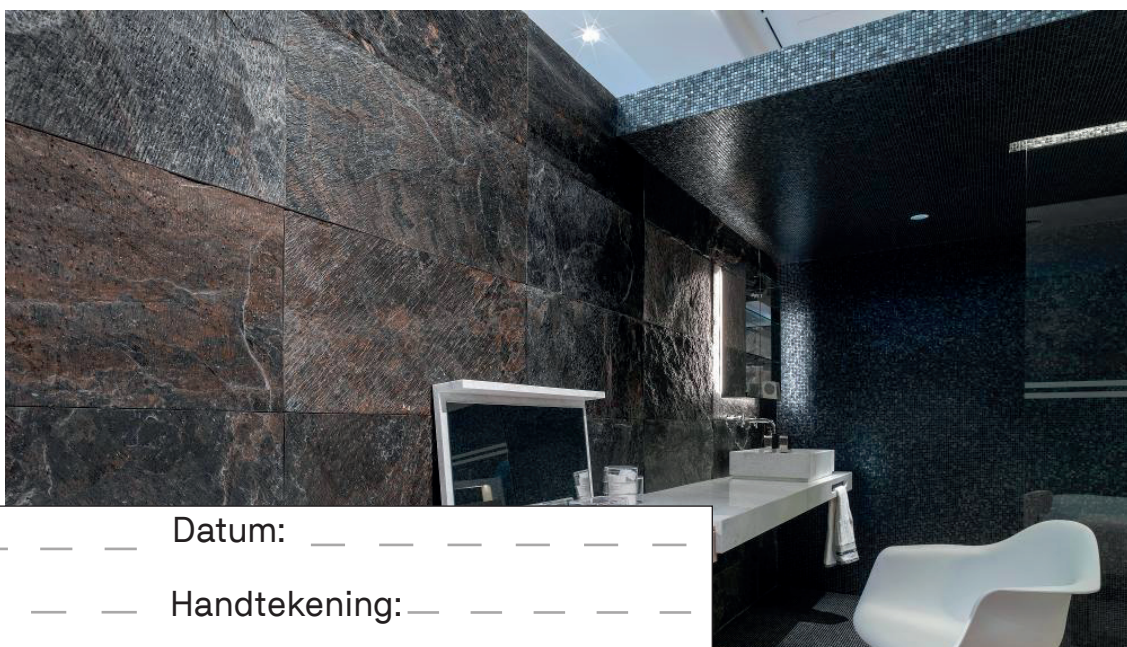

Tiles | Penthouse Badkamer 1

VLOERTEGEL

WANDTEGEL

Naam: _____ Datum: _____

Bouwnummer: _____ Handtekening: _____